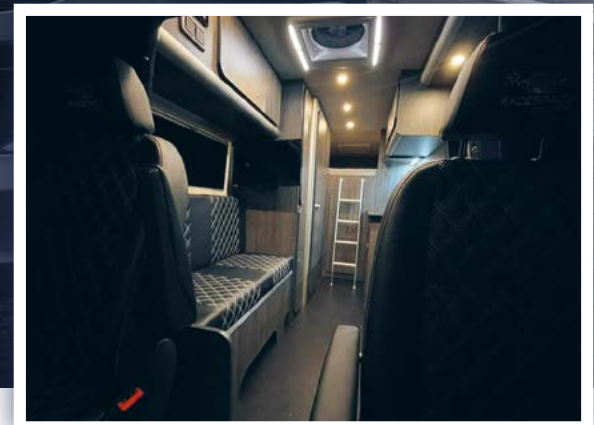

**WORLD CLASS
SPORT HOMES**

**PREMIUM GT WEEKEND
SPORTS HOME CONVERSION**