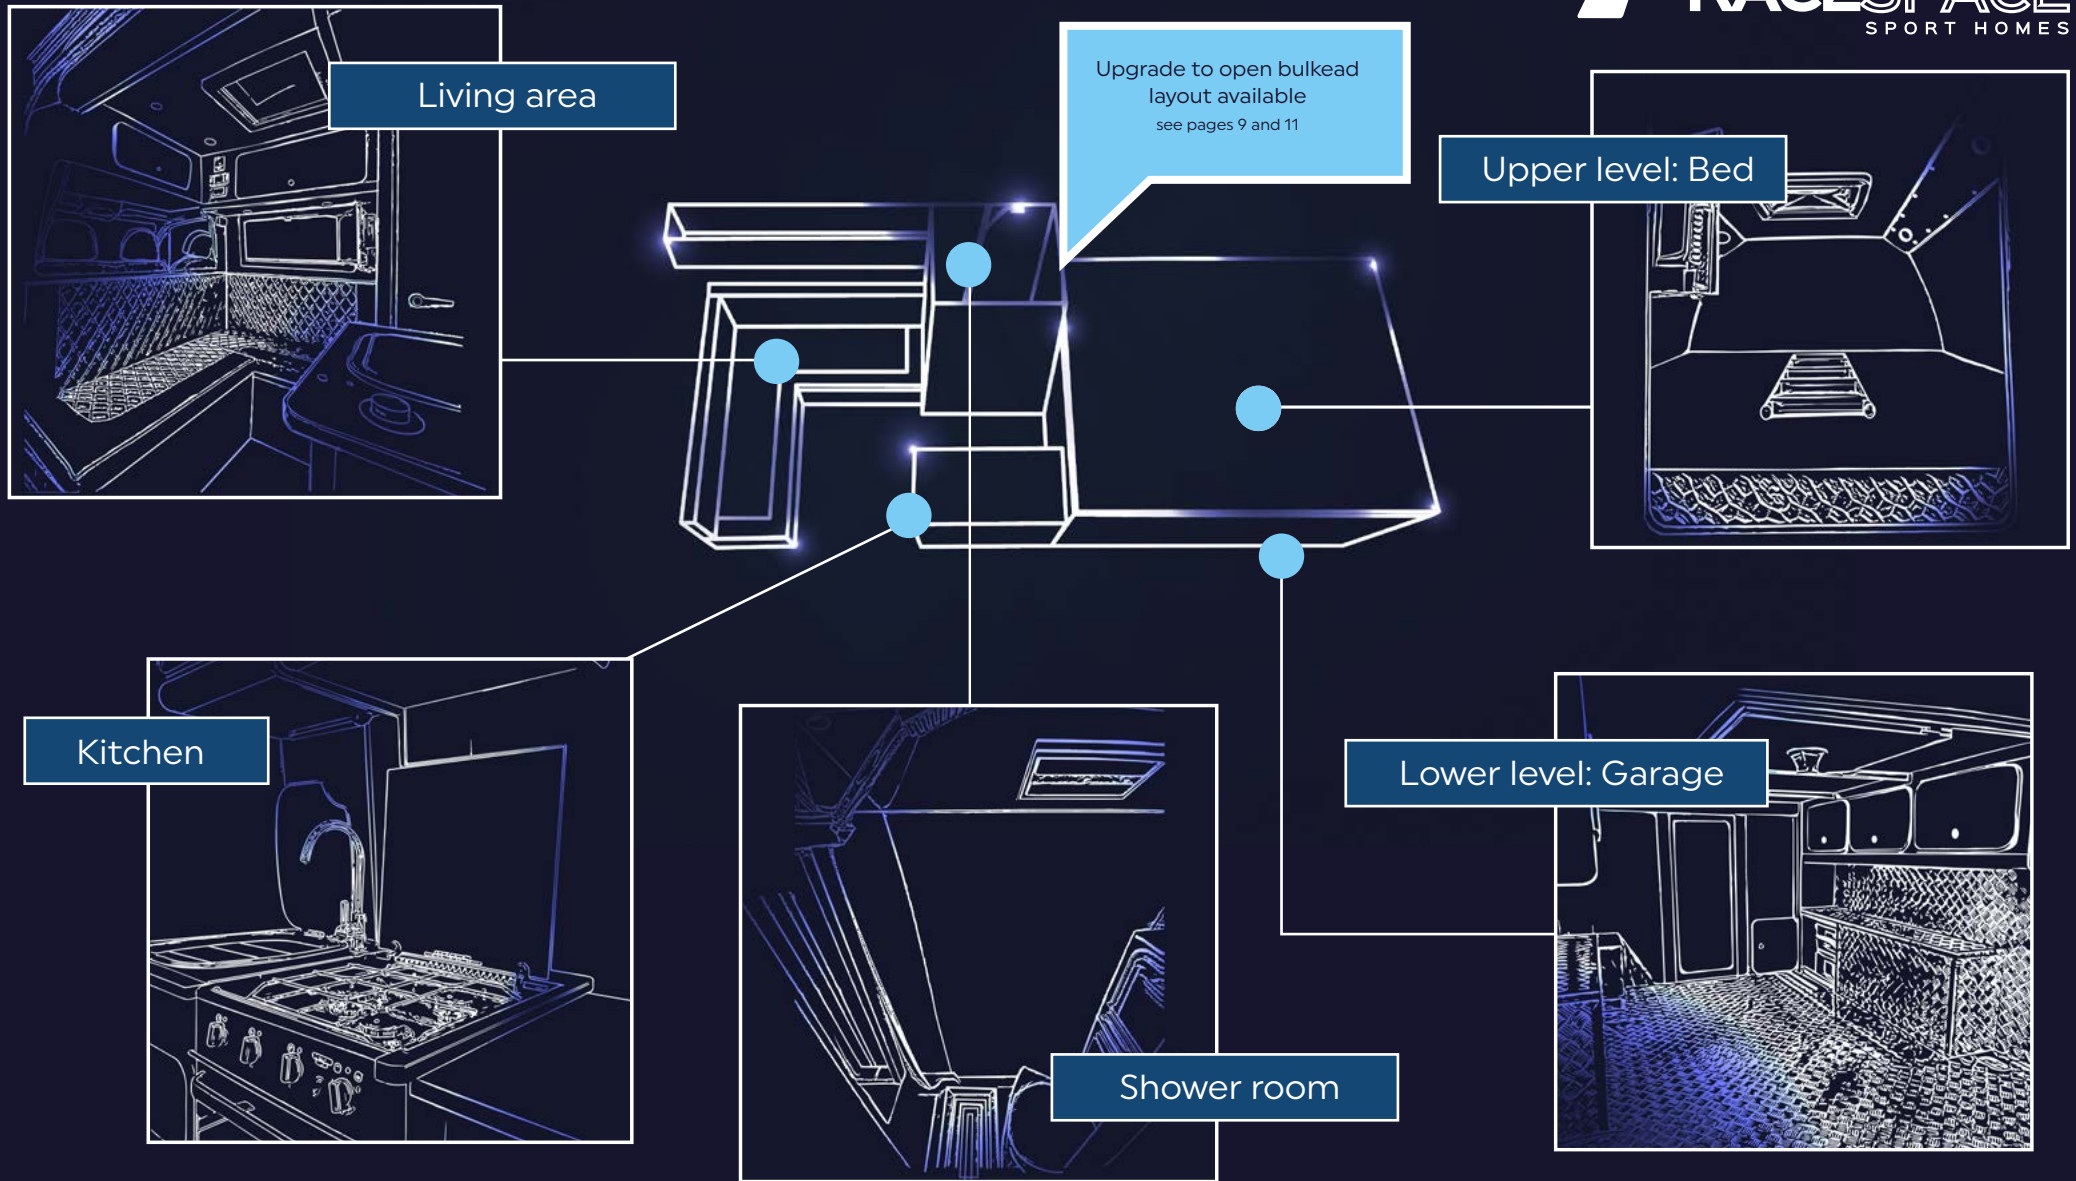

INCLUDED AS STANDARD -L-SHAPED LAYOUT