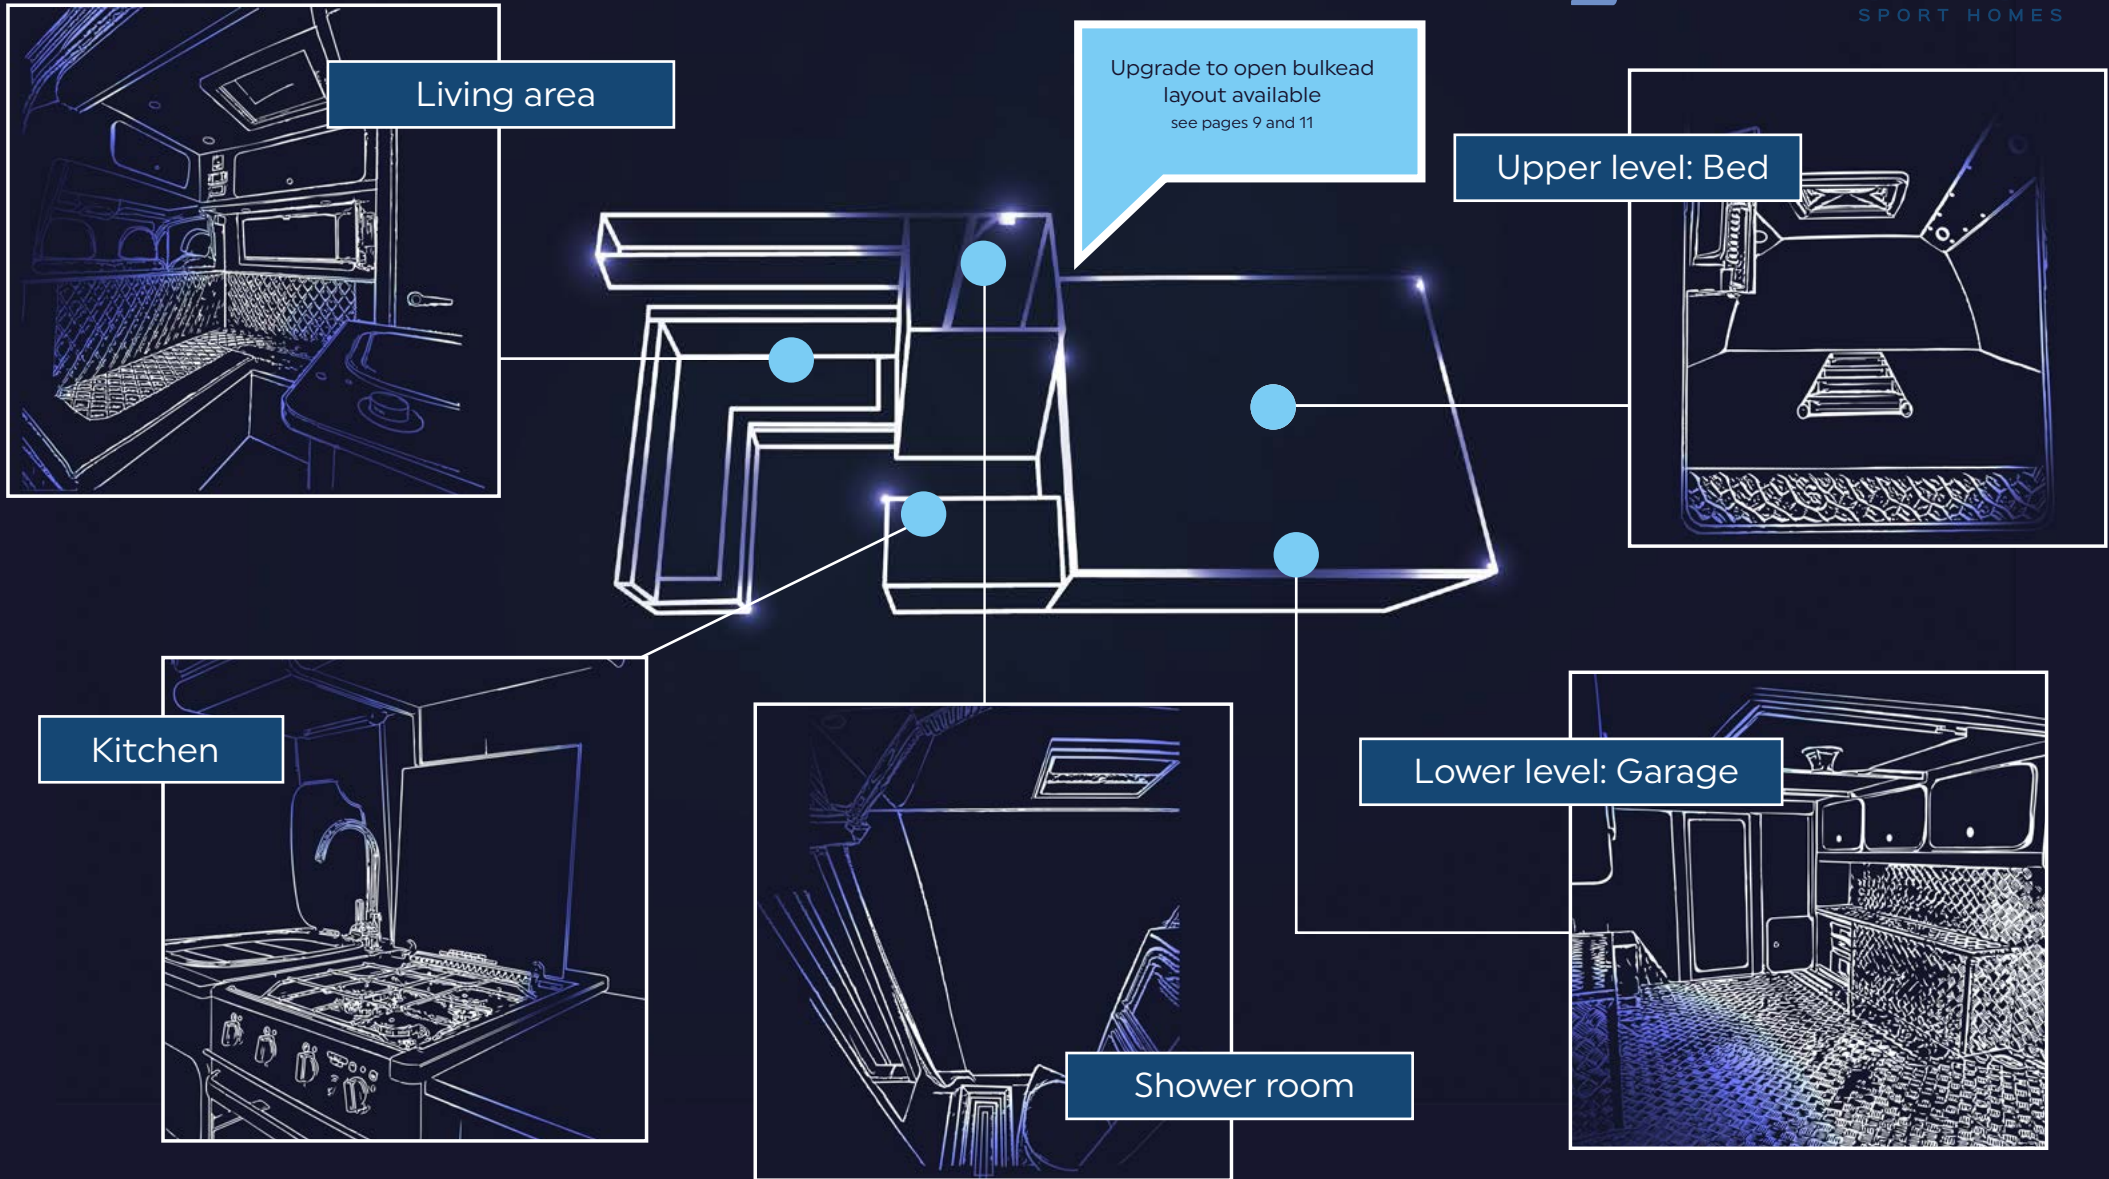

INCLUDED AS STANDARD -L-SHAPED LAYOUT

INCLUDED AS STANDARD

living area

- L shaped layout (Shown on Page 3)
- Ply lined and insulated
- Living area upholstery
- White soft touch or alcantara lining (on walls and ceiling)
- High gloss cabinetry Various styles available, ask us for more details.
- Cab shelf above front seating area
- Double bed above garage
- Double pull out bed in living area
- Therma-lite premium mattress
- Fiamma bunk ladder
- 2 x Side windows
- 2 x Side window blinds
- 2 x Sky lights with integrated blackout blinds & fly screens

“ Really nice guys to deal with, really helpful and van is A1. ”

James Marcus | June 2018

INCLUDED AS STANDARD

kitchen

- Top line 2 burner sink combo
- 50-L fridge (incl. small freezer compartment)
- Panasonic Microwave
- Fire alarm/Co2 detector
- Fire extinguisher
- Vinyl floor
- Marble laminate worktop
- All associated plumbing

shower room

- Fully lined
- Dometic electric toilet
- Hot and cold shower with riser
- Touch control blue & white lighting
- Dropdown bathroom sink unit
- 2 Stage blue/white touch light unit
- Twin exit shower tray
- Water pump
- Associated plumbing

INCLUDED AS STANDARD

heating

- Truma E Combi Digital climate control heating and hot water (gas & electrical unit)

electrical

- 1 x Leisure battery
- CBE electrical controller unit with LED panel
- 22" LED TV and DVD player on swivel bracket
- 12v LED low consumption lighting throughout
- TV Ariel
- Split charger
- Coordinated sockets & switches
- 230v hook up
- All required wiring