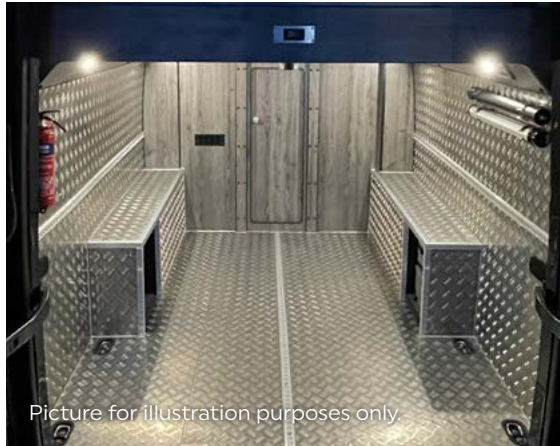

INCLUDED AS STANDARD

garage and external

- Full width garage
- Tanks x 2 - Domestic and power washer
- Full check plate garage (sides and floor)
- Full 12v lighting throughout
- 240v plug sockets