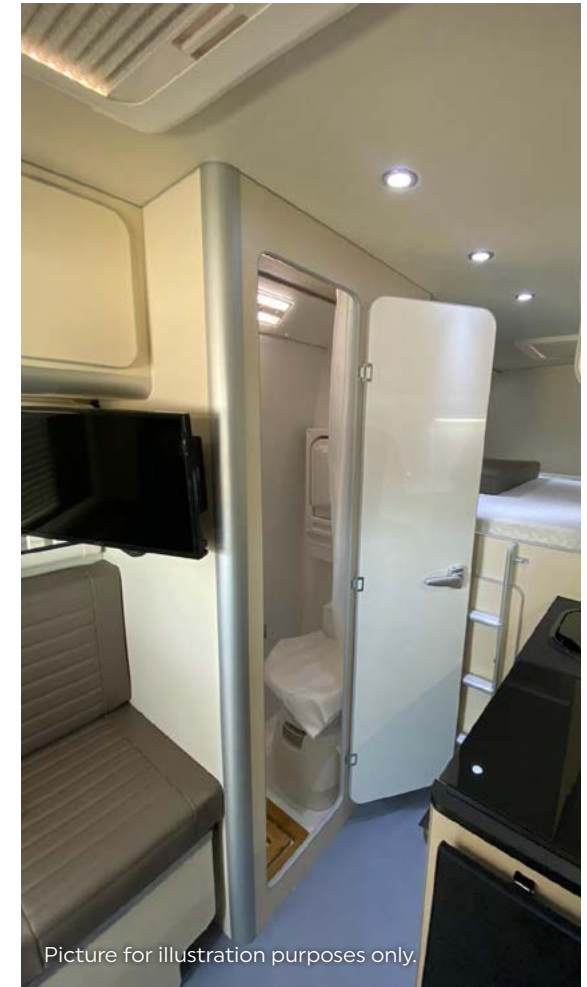

“ Love the van, the brand, the great service. ”

Matt Davis | March 2019