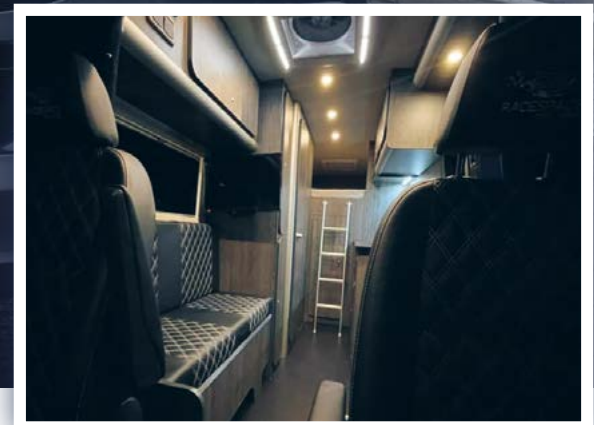

RACESPACE
SPORT HOMES

**WORLD CLASS
SPORT HOMES**

**PREMIUM GT WEEKEND
SPORTS HOME CONVERSION**

RACESPACE
SPORT HOMES