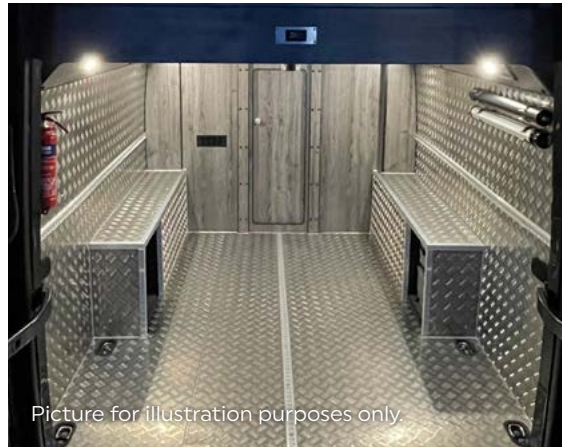

INCLUDED AS STANDARD

garage and external

- Full width garage
- Tanks x 2 - Domestic and power washer
- Full check plate garage (sides and floor)
- Full 12v lighting throughout
- 240v plug sockets